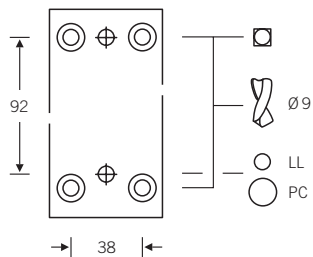

Fixing aids for FSB rose sets

03 0455

03 0455 00000
Lever lock and profile cylinder 72 mm

03 0455 00012
Lever lock and profile cylinder 92 mm

03 0455 05608
WC 78 mm

03 0455 01000
EZK, profile cylinder 72 mm

03 0455 01012
EZK, profile cylinder 92 mm

Fixing templates for
all FSB roses designed for concealed
screw fixing:

- FSB lever handle and cylinder key roses
for standard bearings, AGL® contract
bearings and fire protection fittings
- FSB security roses
- FSB EZK fittings

Paper templates

8429 0250
for FSB roses standard fittings and AGL®
contract fittings + FS

8429 0251
for FSB bathroom roses standard fittings

fsb.de/030455