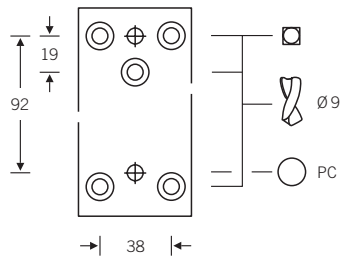

Fixing aids for FSB rose sets

03 0455

03 0455 00000
Lever lock and profile cylinder 72 mm

03 0455 00012
Lever lock and profile cylinder 92 mm

03 0455 05608
WC 78 mm

03 0455 01000
EZK, profile cylinder 72 mm

03 0455 01012
EZK, profile cylinder 92 mm

Fixing templates for
all FSB roses designed for concealed
screw fixing:

- FSB lever handle and cylinder key roses
for standard bearings, AGL® contract
bearings and fire protection fittings
- FSB security roses
- FSB EZK fittings

Paper templates

8429 0250
for FSB roses standard fittings and AGL®
contract fittings + FS

8429 0251
for FSB bathroom roses standard fittings

fsb.de/030455