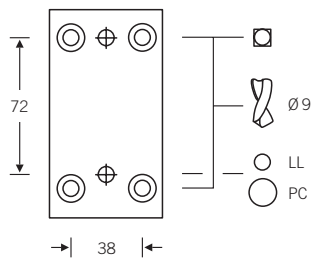

Fixing aids for FSB rose sets

03 0455

03 0455 00000
Lever lock and profile cylinder 72 mm

03 0455 00012
Lever lock and profile cylinder 92 mm

03 0455 05608
WC 78 mm

03 0455 01000
EZK, profile cylinder 72 mm

03 0455 01012
EZK, profile cylinder 92 mm

Fixing templates for
all FSB roses designed for concealed
screw fixing:

- FSB lever handle and cylinder key roses
for standard bearings, AGL® contract
bearings and fire protection fittings
- FSB security roses
- FSB EZK fittings

Paper templates

8429 0250
for FSB roses standard fittings and AGL®
contract fittings + FS

8429 0251
for FSB bathroom roses standard fittings

fsb.de/030455