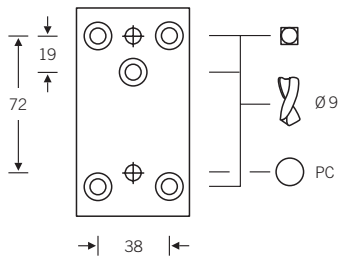

Fixing aids for FSB rose sets

03 0455

03 0455 00000
Lever lock and profile cylinder 72 mm

03 0455 00012
Lever lock and profile cylinder 92 mm

03 0455 05608
WC 78 mm

03 0455 01000
EZK, profile cylinder 72 mm

03 0455 01012
EZK, profile cylinder 92 mm

Fixing templates for
all FSB roses designed for concealed
screw fixing:

- FSB lever handle and cylinder key roses
for standard bearings, AGL® contract
bearings and fire protection fittings
- FSB security roses
- FSB EZK fittings

Paper templates

8429 0250
for FSB roses standard fittings and AGL®
contract fittings + FS

8429 0251
for FSB bathroom roses standard fittings

fsb.de/030455