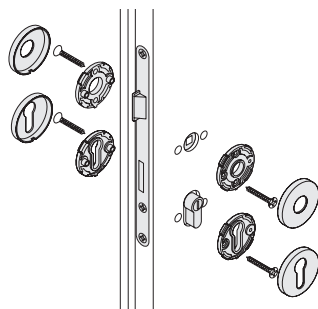

Fixing aids for FSB rose sets

03 0455

03 0455 00000
Lever lock and profile cylinder 72 mm

03 0455 00012
Lever lock and profile cylinder 92 mm

03 0455 05608
WC 78 mm

03 0455 01000
EZK, profile cylinder 72 mm

03 0455 01012
EZK, profile cylinder 92 mm

Fixing templates for
all FSB roses designed for concealed
screw fixing:

- FSB lever handle and cylinder key roses
for standard bearings, AGL® contract
bearings and fire protection fittings
- FSB security roses
- FSB EZK fittings