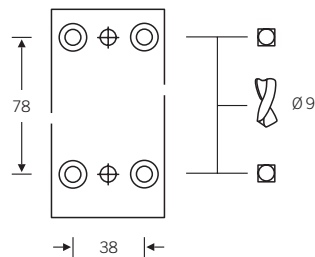

Fixing aids for FSB rose sets

03 0455

03 0455 00000
Lever lock and profile cylinder 72 mm

03 0455 00012
Lever lock and profile cylinder 92 mm

03 0455 05608
WC 78 mm

03 0455 01000
EZK, profile cylinder 72 mm

03 0455 01012
EZK, profile cylinder 92 mm

Fixing templates for
all FSB roses designed for concealed
screw fixing:

- FSB lever handle and cylinder key roses
for standard bearings, AGL® contract
bearings and fire protection fittings
- FSB security roses
- FSB EZK fittings

Paper templates

8429 0250
for FSB roses standard fittings and AGL®
contract fittings + FS

8429 0251
for FSB bathroom roses standard fittings

fsb.de/030455