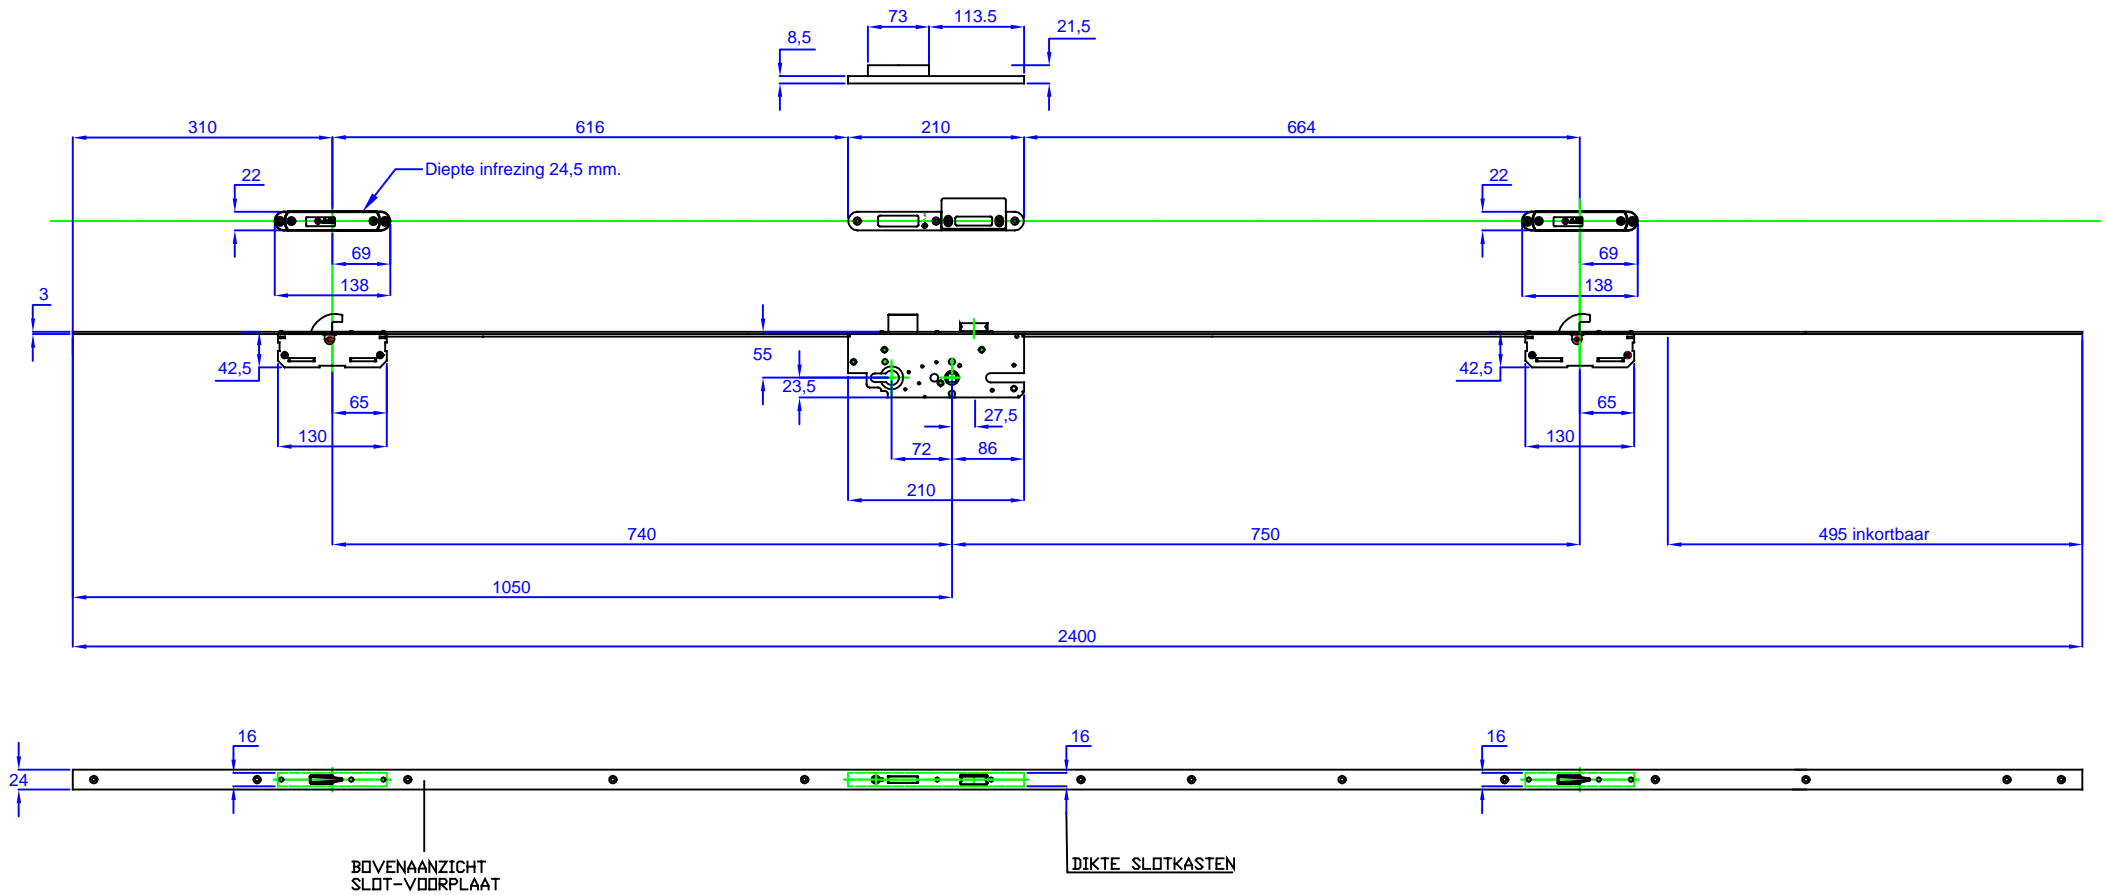

CONCEPTTEKENING

AS 2502 W267

Enkele deuren AS 2502 W267 (8mm. haak)

KFV

267-02-401079-01

Leslie Visser

12 juli 2004

CONCEPTTEKENING

AS 2502 W268

Enkele deuren AS 2502 W268 (8mm. haak)

KFV

268-02-401080-01
Leslie Visser
12 juli 2004

CONCEPTTEKENING

AS 2502 W269

Enkele deuren AS 2502 W269 (8mm. haak)

KFV

269-01-418001-01
Leslie Visser
29 april 2004

CONCEPTTEKENING

AS 2502 W270

Enkele deuren AS 2502 W270 (8mm. haak)

KFV

270-01-418005-01
Leslie Visser
28 april 2004

CONCEPTTEKENING

AS 2552 W267