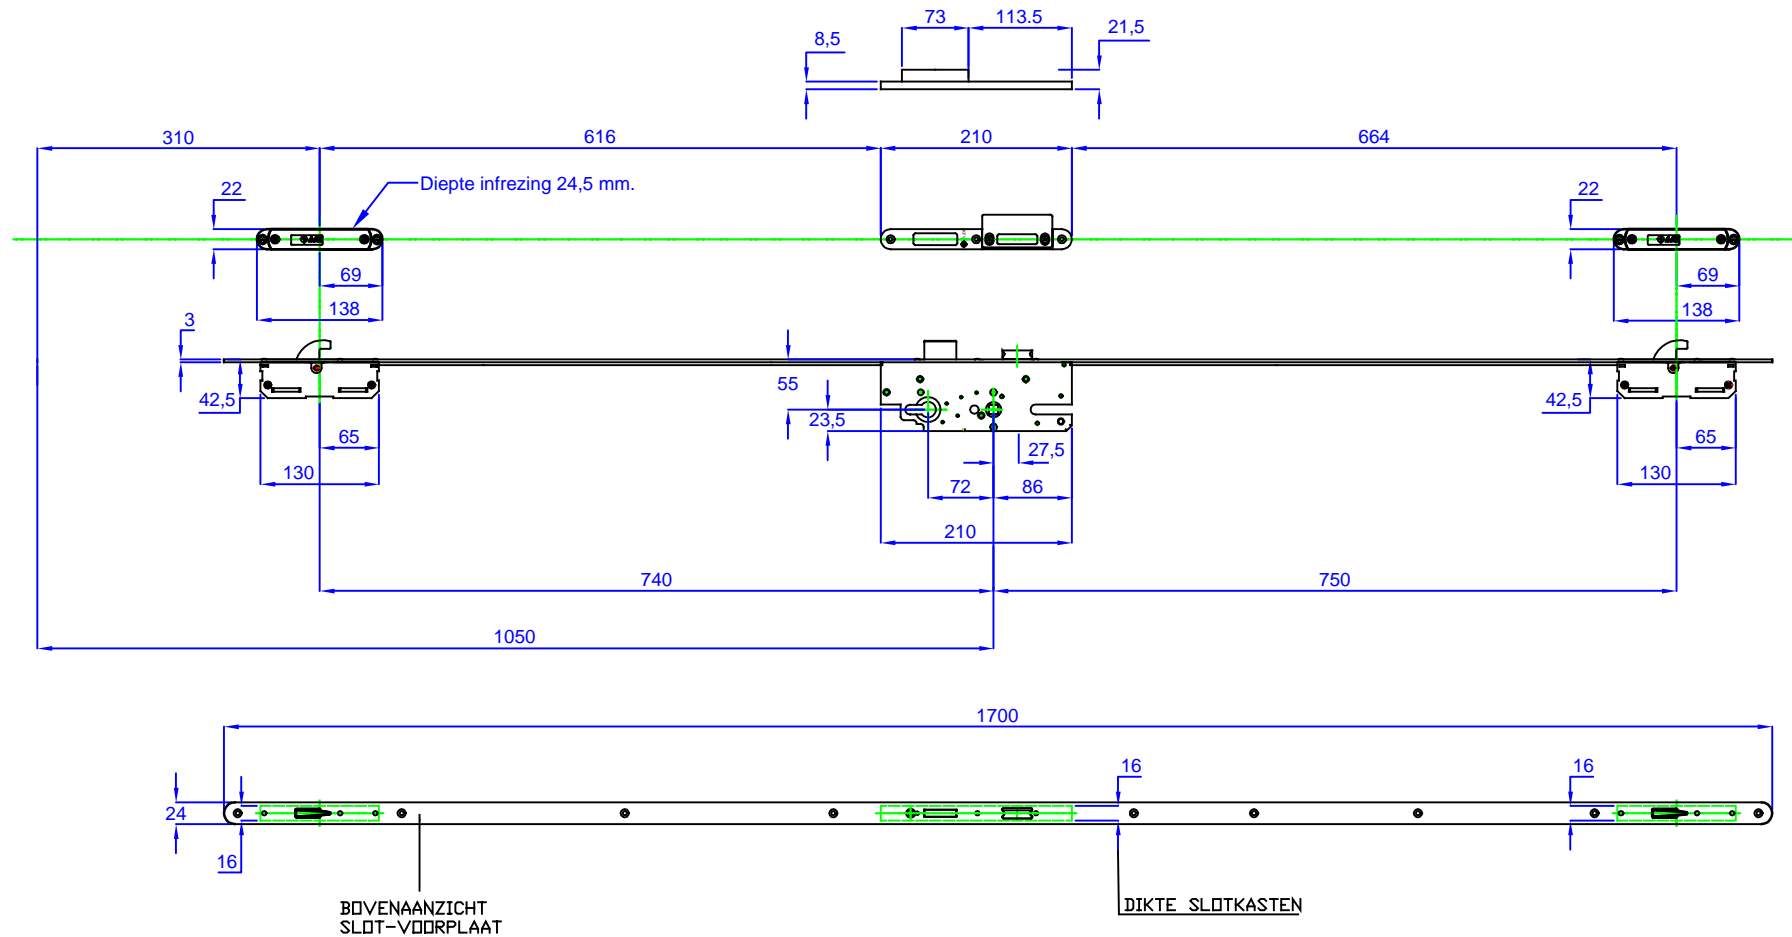

CONCEPTTEKENING

AS 2502 W267

Enkele deuren AS 2502 W267 (8mm. haak)

KFV

267-02-401079-01

Leslie Visser

12 juli 2004

CONCEPTTEKENING

AS 2502 W268

Enkele deuren AS 2502 W268 (8mm. haak)

KFV

268-02-401080-01
Leslie Visser
12 juli 2004

CONCEPTTEKENING

AS 2502 W269

Enkele deuren AS 2502 W269 (8mm. haak)

KFV

269-01-418001-01
Leslie Visser
29 april 2004

CONCEPTTEKENING

AS 2502 W270

Enkele deuren AS 2502 W270 (8mm. haak)

KFV

270-01-418005-01
Leslie Visser
28 april 2004

CONCEPTTEKENING

AS 2552 W267