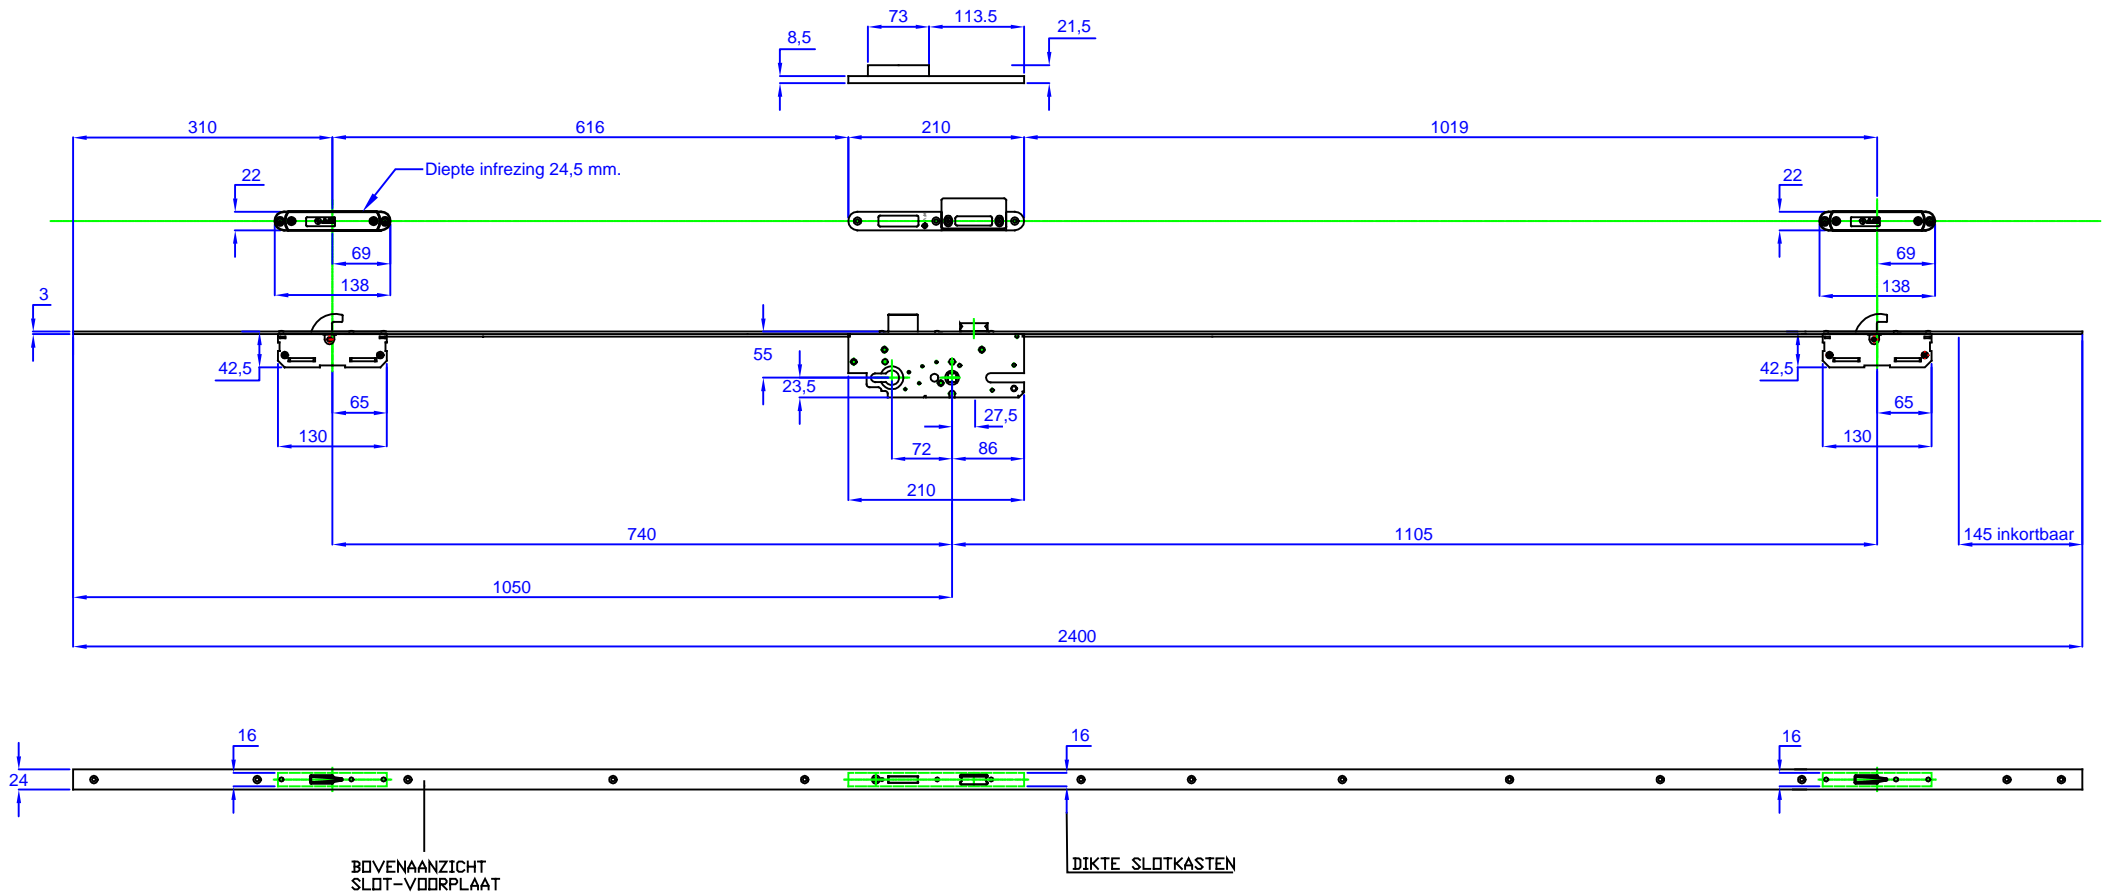

AS 2502 W268

Enkele deuren AS 2502 W268 (8mm. haak)

KFV

268-02-401080-01
Leslie Visser
12 juli 2004

CONCEPTTEKENING

AS 2502 W269

Enkele deuren AS 2502 W269 (8mm. haak)

KFV

269-01-418001-01
Leslie Visser
29 april 2004

CONCEPTTEKENING

AS 2502 W270

Enkele deuren AS 2502 W270 (8mm. haak)

KFV

270-01-418005-01
Leslie Visser
28 april 2004

CONCEPTTEKENING

AS 2552 W267