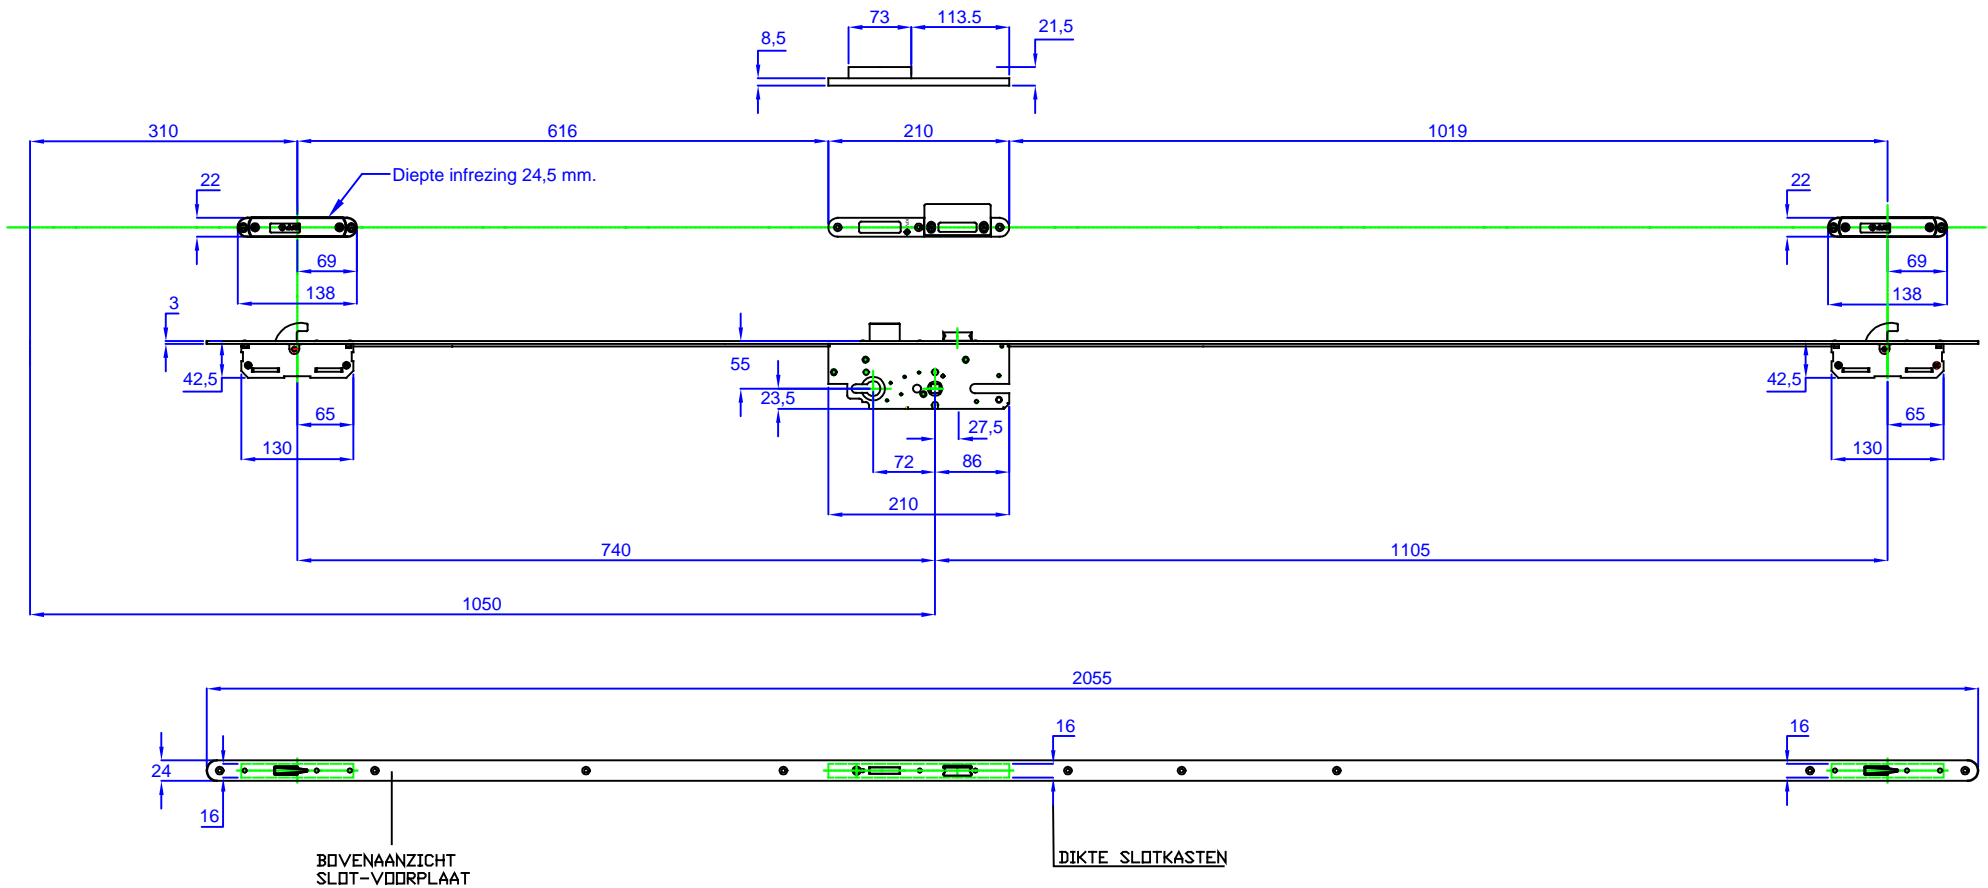

AS 2502 W268

Enkele deuren AS 2502 W268 (8mm. haak)

KFV

268-02-401080-01
Leslie Visser
12 juli 2004

CONCEPTTEKENING

AS 2502 W269

Enkele deuren AS 2502 W269 (8mm. haak)

KFV

269-01-418001-01
Leslie Visser
29 april 2004

CONCEPTTEKENING

AS 2502 W270

Enkele deuren AS 2502 W270 (8mm. haak)

KFV

270-01-418005-01
Leslie Visser
28 april 2004

CONCEPTTEKENING

AS 2552 W267