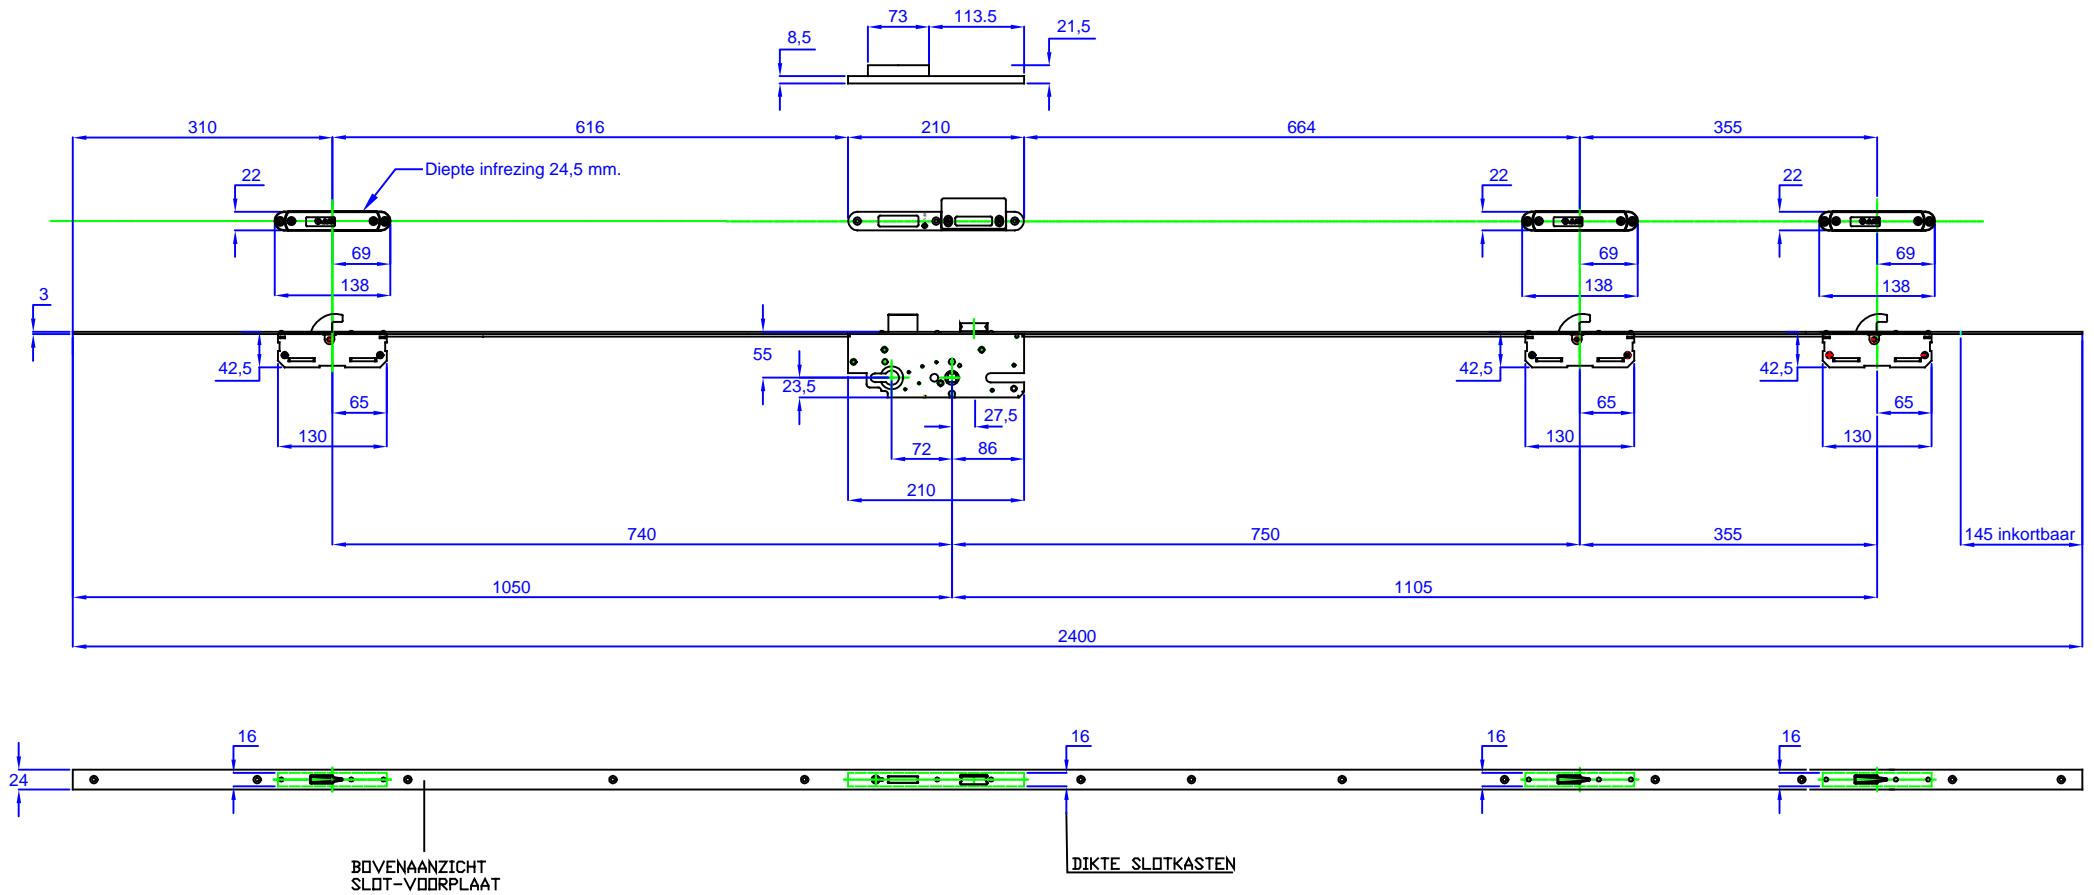

269-01-418001-01
Leslie Visser
29 april 2004

CONCEPTTEKENING

AS 2502 W270

Enkele deuren AS 2502 W270 (8mm. haak)

KFV

270-01-418005-01
Leslie Visser
28 april 2004

CONCEPTTEKENING

AS 2552 W267