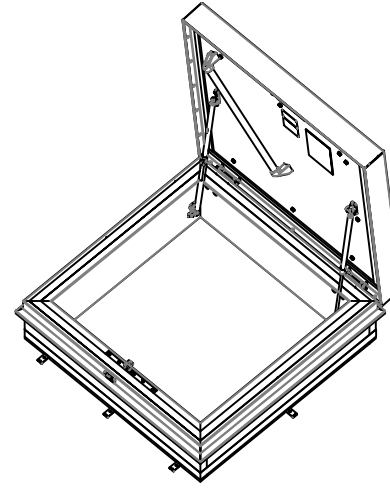

SCALE 1 : 15

										The Gorter Company BV	
										PO Box 205 NL-1740 AS SCHAGEN www.gortergroup.com E-mail: sales@gortergroup.com Tel: +31 224 27 00 00 Fax: +31 224 21 00 01	
										Designation Roof Hatch RHT	
										Scale 1:10	
										Drawing number RHT-0900-0900	
										Rev. 00	
										1/1 A2	