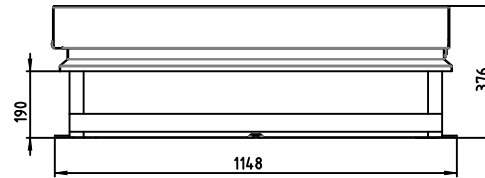

SCALE 1 : 15

										The Gorter Company BV	
										PO Box 205 NL-1740 AS SCHAGEN www.gortergroup.com E-mail: sales@gortergroup.com Tel: +31 224 27 00 00 Fax: +31 224 21 00 01	
										Designation Roof Hatch RHT	
										Scale 1:10	
										Drawing number RHT-0900-0900	
										Rev. 00	
										1/1 A2	