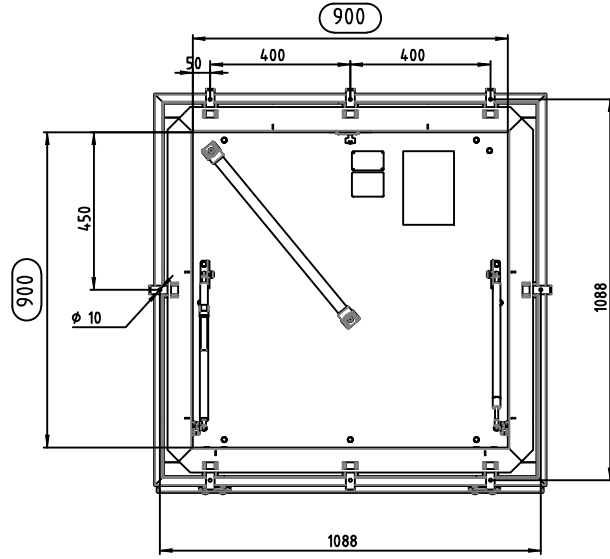

SCALE 1 : 15

										The Gorter Company BV	
										PO Box 205 NL-1740 AS SCHAGEN www.gortergroup.com E-mail: sales@gortergroup.com Tel: +31 224 27 00 00 Fax: +31 224 21 00 01	
										Designation Roof Hatch RHT	
										Scale 1:10	
										Drawing number RHT-0900-0900	
										Rev. 00	
										1/1 A2	