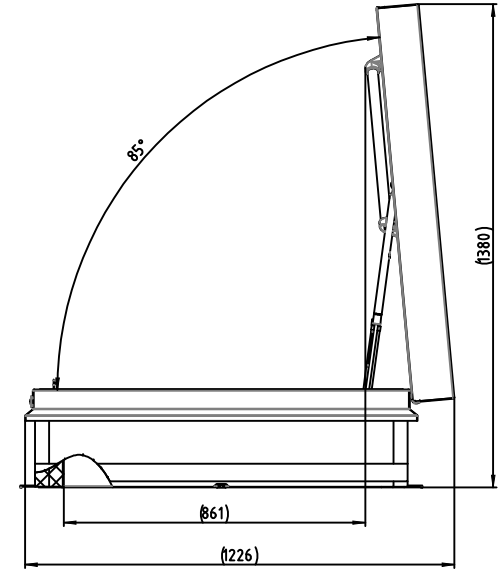

SCALE 1 : 15

										The Gorter Company BV	
										PO Box 205 NL-1740 AS SCHAGEN www.gortergroup.com E-mail: sales@gortergroup.com Tel: +31 224 27 00 00 Fax: +31 224 21 00 01	
										Designation Roof Hatch RHT	
										Scale 1:10	
										Drawing number RHT-0900-0900	
										Rev. 00	
										1/1 A2	