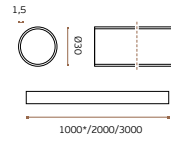

IN.23.600.30.2000 (30€)

IN.23.600.30.3000 (45€)

IN.23.600.30.1000.TB (25€)

IN.23.600.30.1000.TCO (25€)

IN.23.600.30.1000.TG (25€)

Material: EN 1.4301
Satinado / Satin / Satin

* IN.23.600.30.1000.TCO

IN.09.006

Material: Aluminum

Base interior de fixação / Inner fixing base /
Base interior de fijación IN.09.004

6€