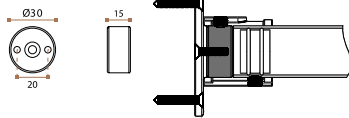

6€

IN.09.007

Material: Aluminum

Base interior de fixação / Inner fixing base /
Base interior de fijación

6€

IN.09.008

Material: Aluminum

Reforço interior de tubo / Inner tube
reinforcement / Refuerzo interior de tubo