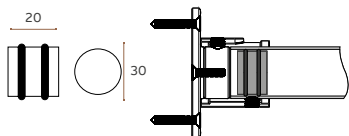

IN.09.008

Material: Aluminum

Reforço interior de tubo / Inner tube
reinforcement / Refuerzo interior de tubo

8€