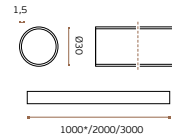

- **IN.23.600.30.2000 (30€)**
- **IN.23.600.30.3000 (45€)**
- **IN.23.600.30.1000.TB (25€)**
- **IN.23.600.30.1000.TCO (25€)**
- **IN.23.600.30.1000.TG (25€)**

Material: EN 1.4301
Satinado / Satin / Satin