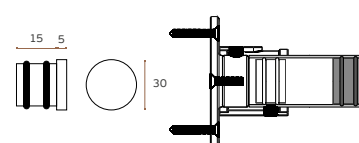

IN.09.004.1.TCO

Material: EN 1.4301

Tampa de remate / Finishing cap /
Cubierta de remate RAW

12€