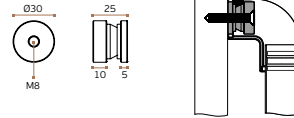

6€

IN.09.007

Material: Aluminum

Base interior de fixação / Inner fixing base /
Base interior de fijación

6€

IN.09.008

Material: Aluminum

Reforço interior de tubo / Inner tube
reinforcement / Refuerzo interior de tubo