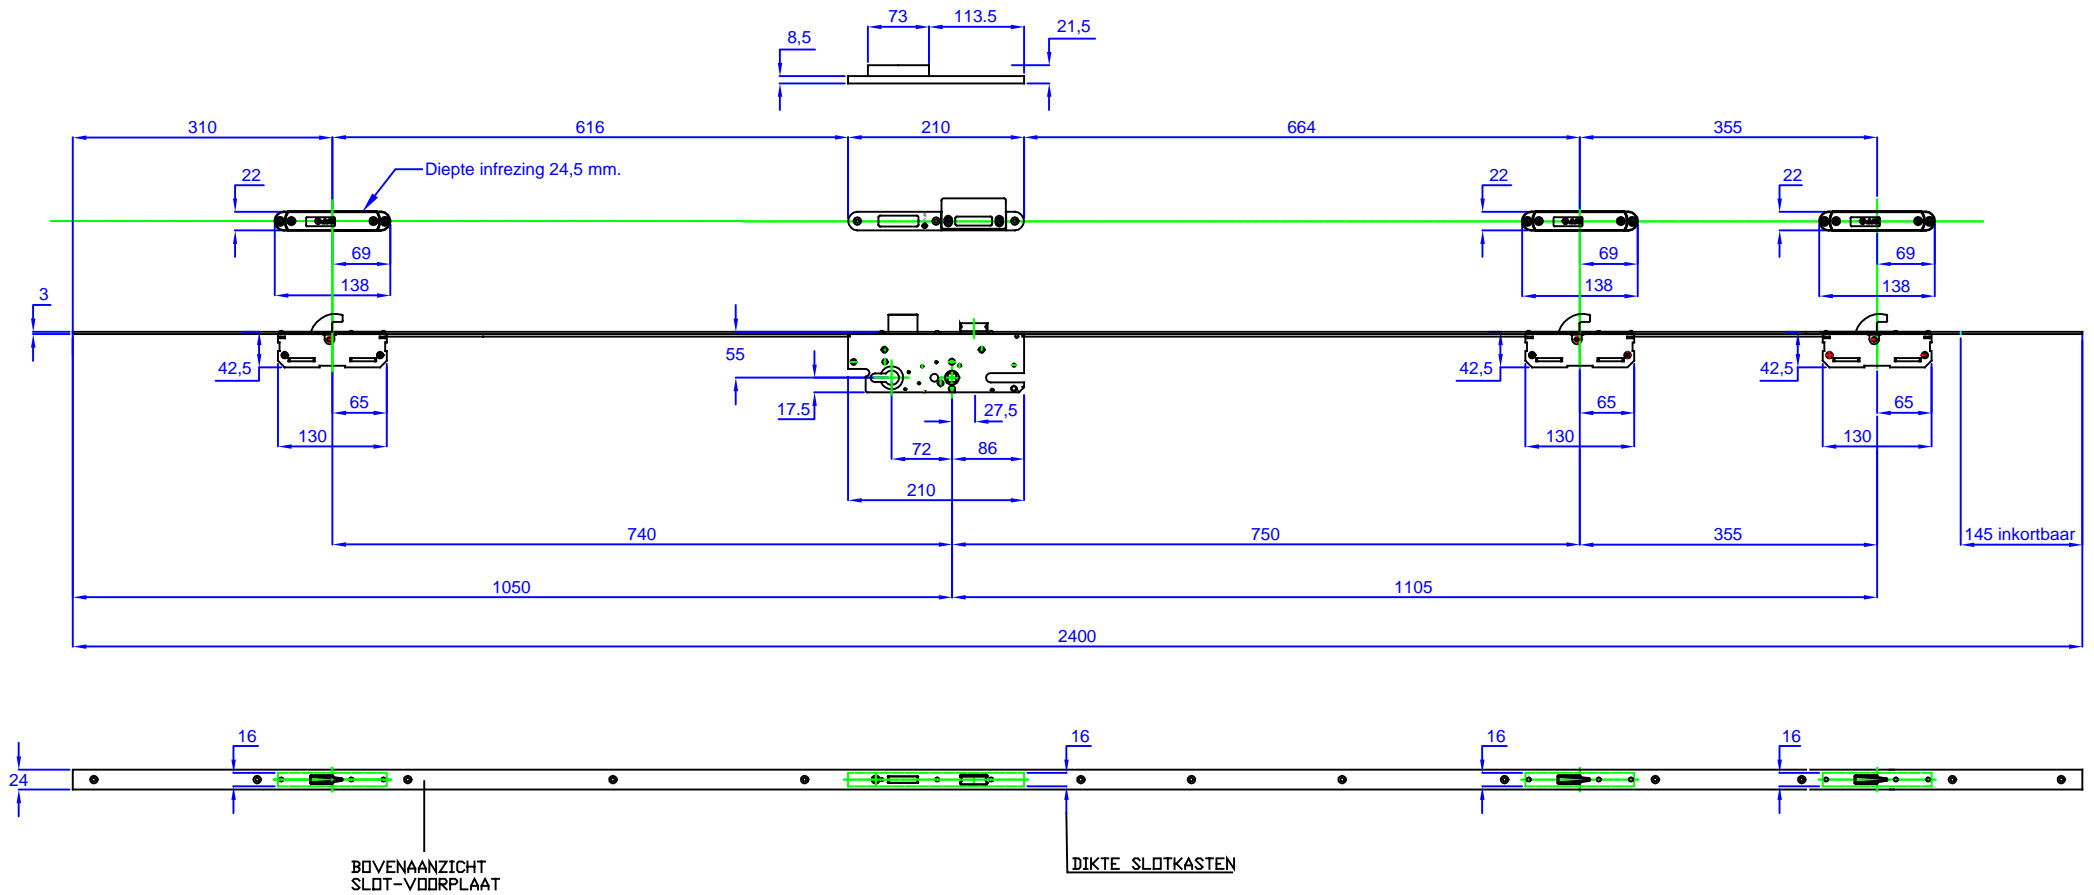

# CONCEPTTEKENING

AS 4900 W267

Enkele deuren AS 4900 W267 (8mm. haak)

**KFV**

267-02-401084-01  
Leslie Visser  
12 juli 2004

# CONCEPTTEKENING

AS 4900 W268

Enkele deuren AS 4900 W268 (8mm. haak)

KFV

268-02-401085-01  
Leslie Visser  
12 juli 2004

# CONCEPTTEKENING

AS 4903 W267

Enkele deuren AS 4903 W267 (8mm. haak)

**KFV**

267-02-404850-01  
Leslie Visser  
12 juli 2004

# CONCEPTTEKENING

AS 4900 W270

Enkele deuren AS 4900 W270 (8mm. haak)

**KFV**

270-01-417816-01  
Leslie Visser  
28 april 2004