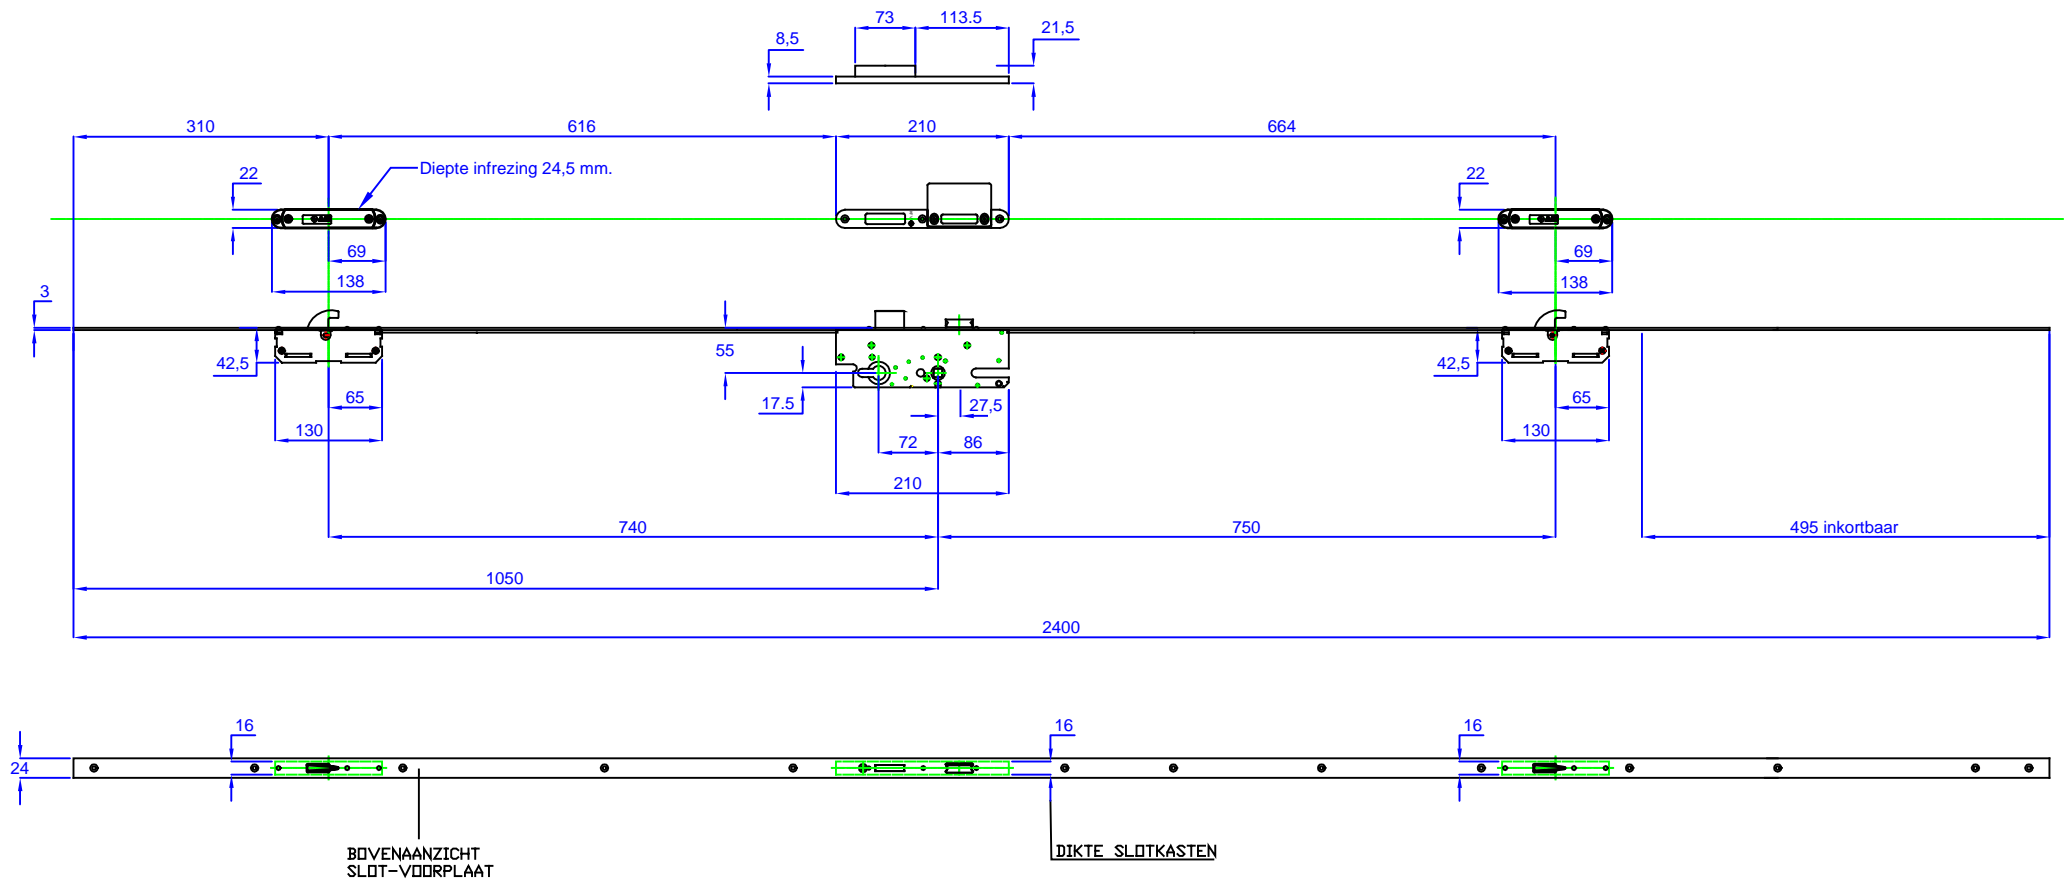

# CONCEPTTEKENING

AS 4900 W267

Enkele deuren AS 4900 W267 (8mm. haak)

**KFV**

267-02-401084-01  
Leslie Visser  
12 juli 2004

# CONCEPTTEKENING

AS 4900 W268

Enkele deuren AS 4900 W268 (8mm. haak)

KFV

268-02-401085-01  
Leslie Visser  
12 juli 2004

# CONCEPTTEKENING

AS 4900 W270

Enkele deuren AS 4900 W270 (8mm. haak)

**KFV**

270-01-417816-01  
Leslie Visser  
28 april 2004

# CONCEPTTEKENING

AS 4900 W269

Enkele deuren AS 4900 W269 (8mm. haak)

**KFV**

269-01-417815-01  
Leslie Visser  
3 mei 2004