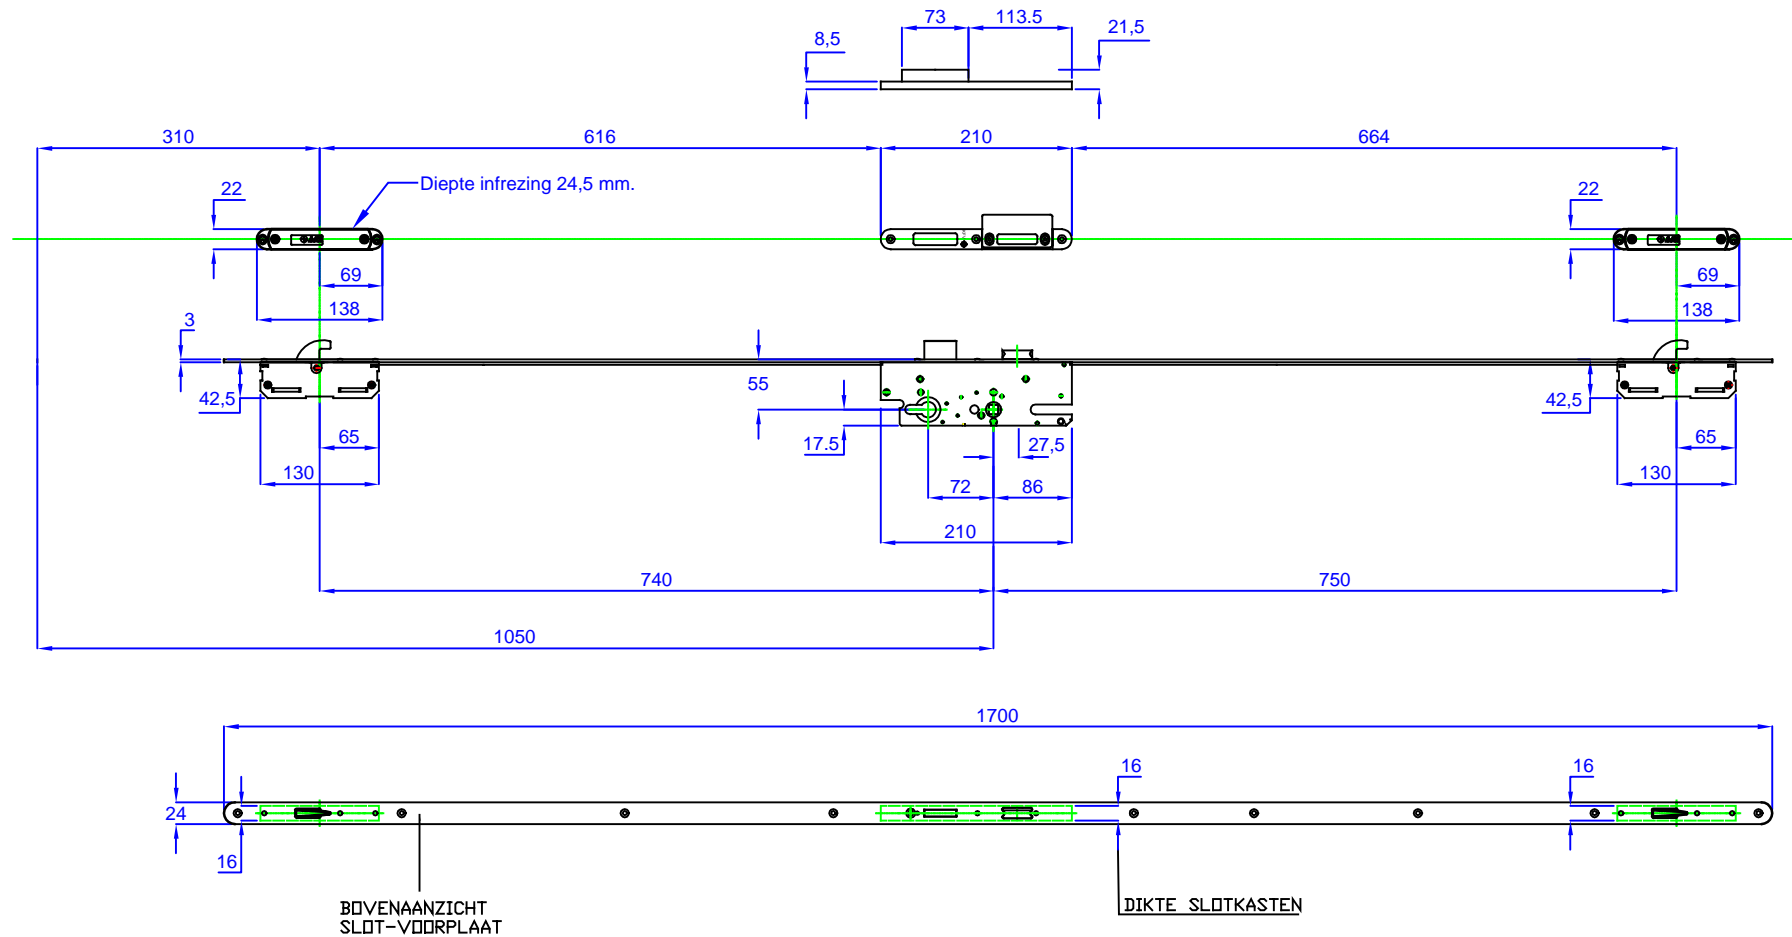

# CONCEPTTEKENING

AS 4900 W267

Enkele deuren AS 4900 W267 (8mm. haak)

**KFV**

267-02-401084-01  
Leslie Visser  
12 juli 2004

# CONCEPTTEKENING

AS 4900 W268

Enkele deuren AS 4900 W268 (8mm. haak)

KFV

268-02-401085-01  
Leslie Visser  
12 juli 2004

# CONCEPTTEKENING

AS 4903 W267

Enkele deuren AS 4903 W267 (8mm. haak)

**KFV**

267-02-404850-01  
Leslie Visser  
12 juli 2004

# CONCEPTTEKENING

AS 4900 W270

Enkele deuren AS 4900 W270 (8mm. haak)

**KFV**

270-01-417816-01  
Leslie Visser  
28 april 2004