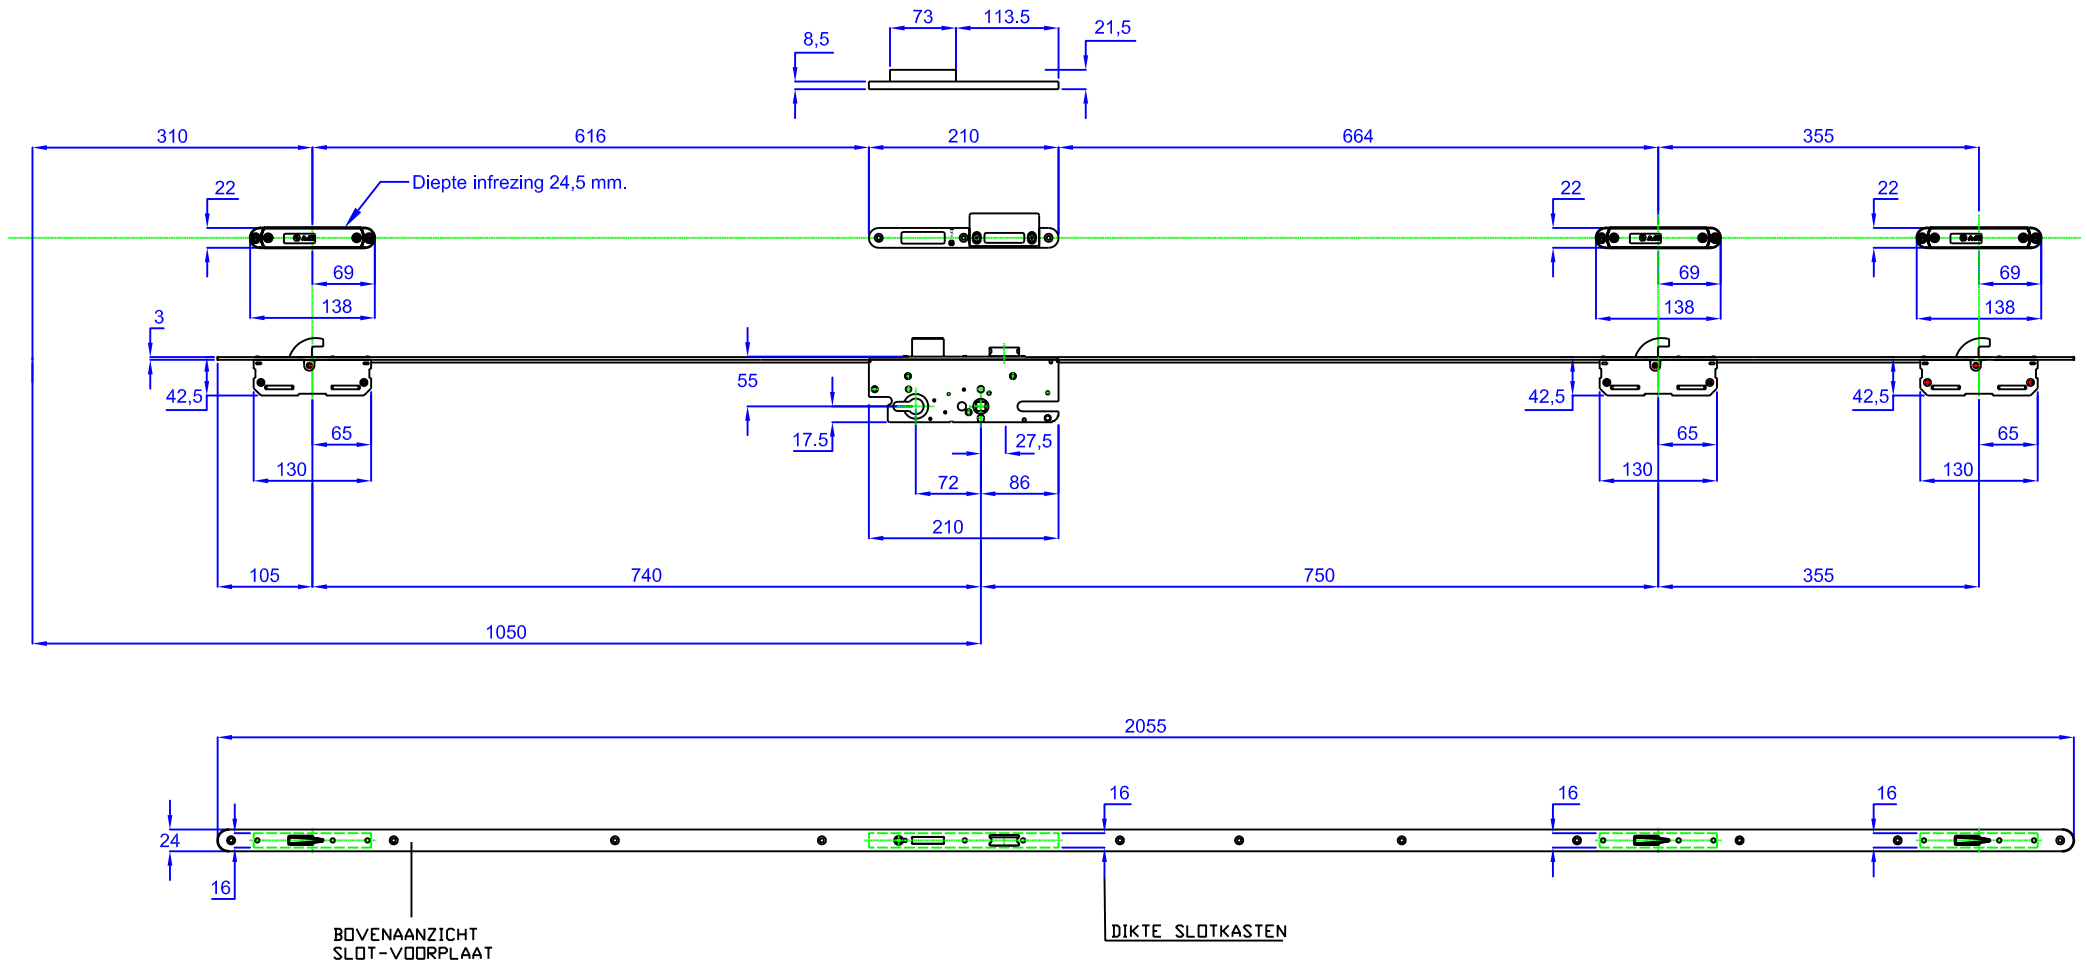

# CONCEPTTEKENING

AS 4900 W270

Enkele deuren AS 4900 W270 (8mm. haak)

**KFV**

270-01-417816-01  
Leslie Visser  
28 april 2004

# CONCEPTTEKENING

AS 4900 W269

Enkele deuren AS 4900 W269 (8mm. haak)

**KFV**

269-01-417815-01  
Leslie Visser  
3 mei 2004

# CONCEPTTEKENING

AS 4903 W268

Enkele deuren AS 4903 W268 (8mm. haak)

**KFV**

268-02-398751-01  
M. Schilder  
7 januari 2003