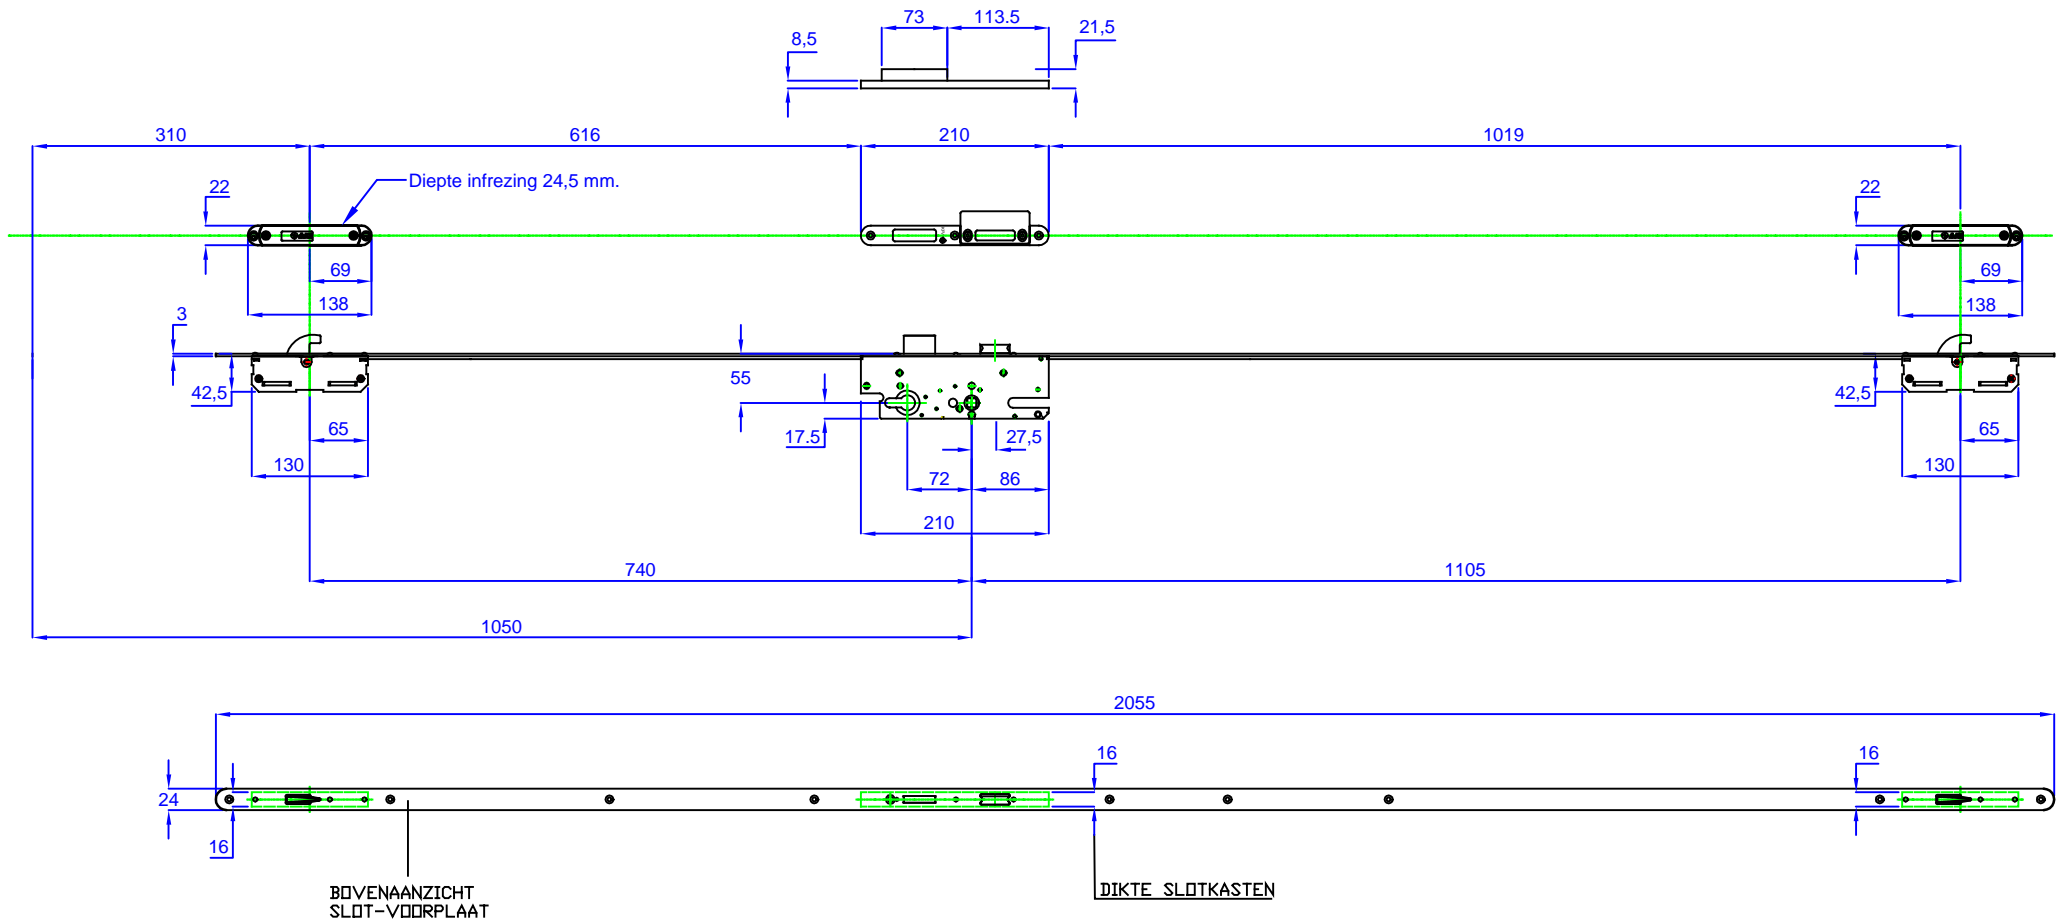

# CONCEPTTEKENING

AS 4903 W267

Enkele deuren AS 4903 W267 (8mm. haak)

**KFV**

267-02-404850-01  
Leslie Visser  
12 juli 2004

# CONCEPTTEKENING

AS 4900 W270

Enkele deuren AS 4900 W270 (8mm. haak)

**KFV**

270-01-417816-01  
Leslie Visser  
28 april 2004

# CONCEPTTEKENING

AS 4900 W269

Enkele deuren AS 4900 W269 (8mm. haak)

**KFV**

269-01-417815-01  
Leslie Visser  
3 mei 2004