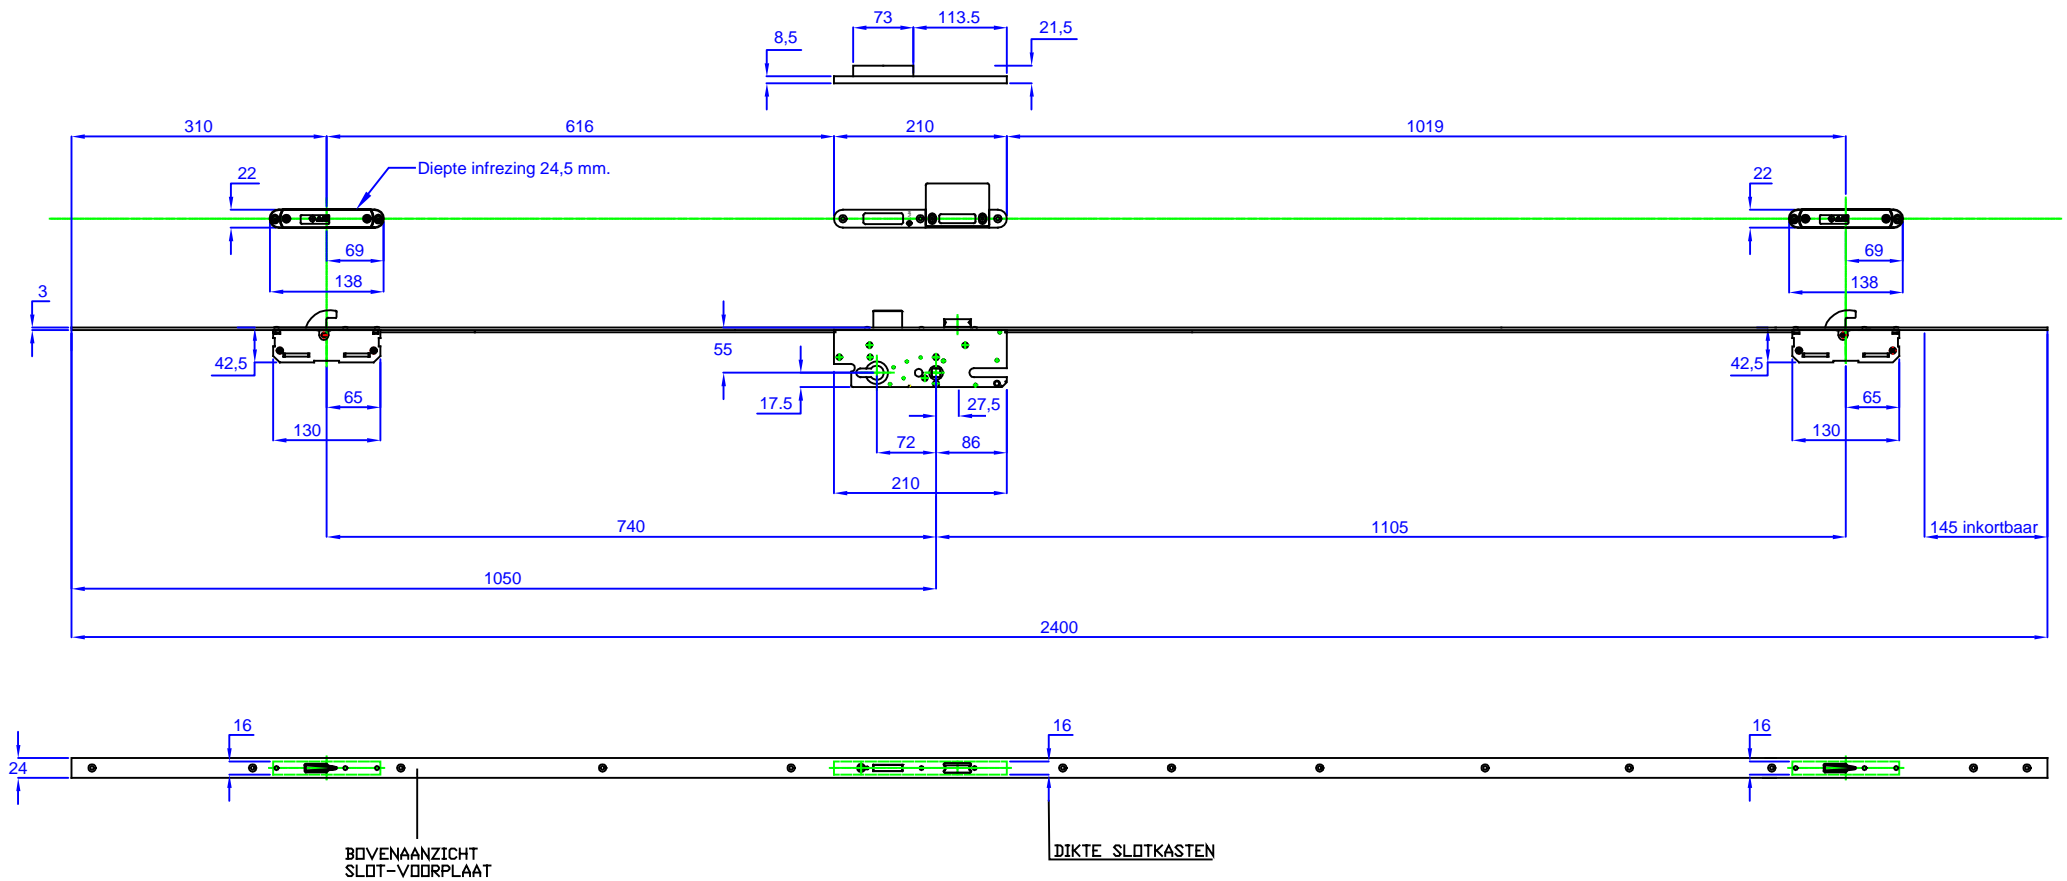

# CONCEPTTEKENING

AS 4900 W270

Enkele deuren AS 4900 W270 (8mm. haak)

**KFV**

270-01-417816-01  
Leslie Visser  
28 april 2004

# CONCEPTTEKENING

AS 4900 W269

Enkele deuren AS 4900 W269 (8mm. haak)

**KFV**

269-01-417815-01  
Leslie Visser  
3 mei 2004